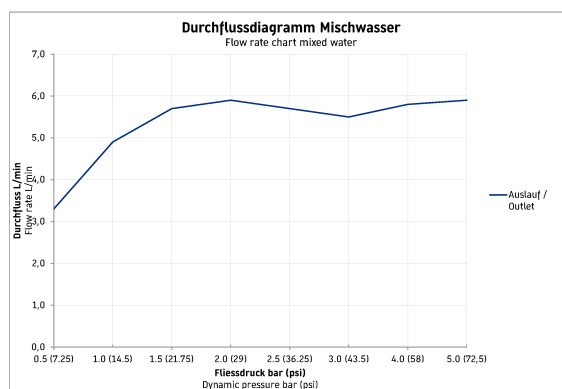

A.1 Single lever basin mixer M # A11020002010

|< 167 mm >|

Single lever basin mixer M	Dimension	Weight	Order number
ceramic cartridge, projection 107 mm, flexible connection hoses 3/8", normal spray, chrome, maximum temperature can be adjusted on installation, recommended operating pressure 3 - 5 bar, without pop-up waste set, 167 mm			
Colors			
10 Chrome			
Variant			
flow rate 5,5 l/min (3 bar)			A11020002010
Recommended basins			
Vanity basin undercounter basin, with overflow, with tap platform, fixings for installation in wooden consoles included, 490 x 365 mm	490 x 365 mm		030249
Washbasin with overflow, with tap platform, underneath glazed, 600 x 450 mm	600 x 450 mm		030060
Washbasin with overflow, with tap platform, underneath glazed, 550 x 430 mm	550 x 430 mm		030055
Washbasin with overflow, with tap platform, underneath glazed, 650 x 485 mm	650 x 485 mm		030065
Washbasin with overflow, with tap platform, underneath glazed, 500 x 360 mm	500 x 360 mm		030050
Washbasin, furniture washbasin with tap platform, 1050 x 485 mm	1050 x 485 mm		030410
Washbasin, furniture washbasin with tap platform, 700 x 490 mm	700 x 490 mm		030470